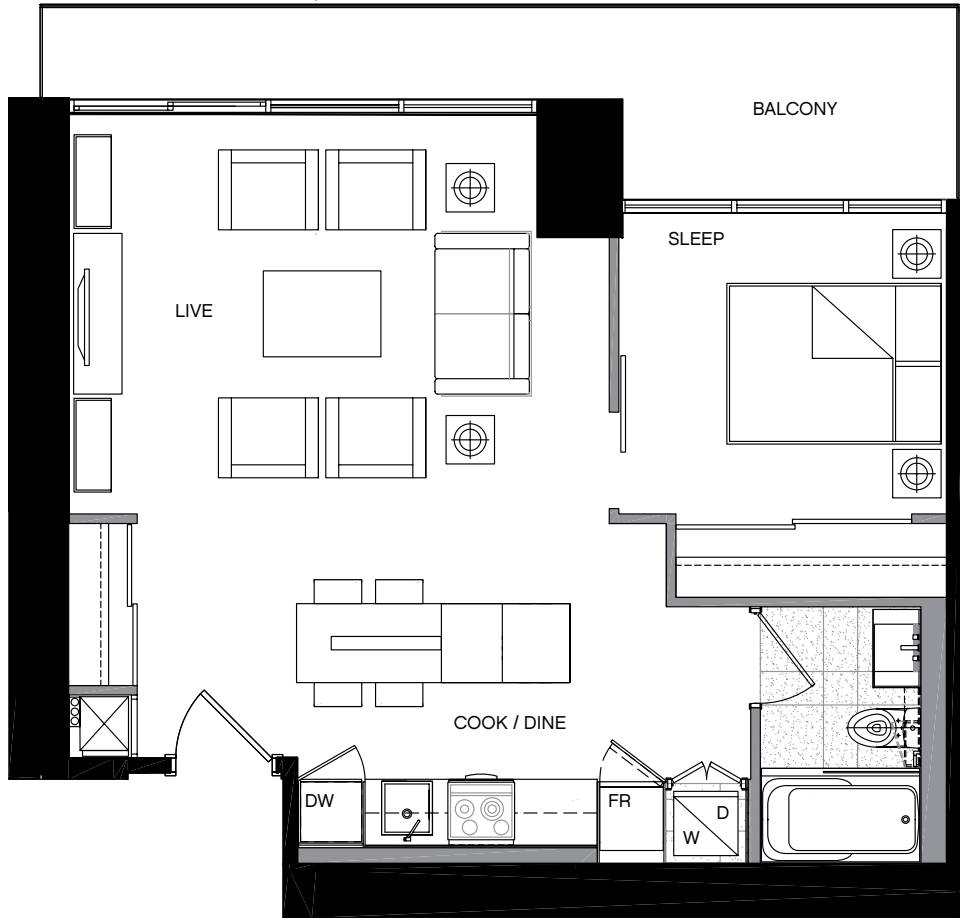

ONE BEDROOM + DEN // 658 SQ.FT.

XI

OPTIONAL DEN

FLOORS 7-41

SIZES & SPECIFICATIONS SUBJECT TO CHANGE WITHOUT NOTICE. E. & O. E. DRAWING NOT TO SCALE.