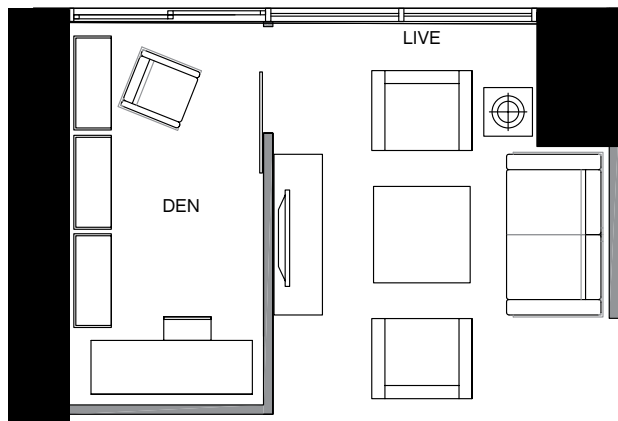

ONE BEDROOM + DEN // 658 SQ.FT.

XI

OPTIONAL DEN

FLOORS 7-41

SIZES & SPECIFICATIONS SUBJECT TO CHANGE WITHOUT NOTICE. E. & O. E. DRAWING NOT TO SCALE.