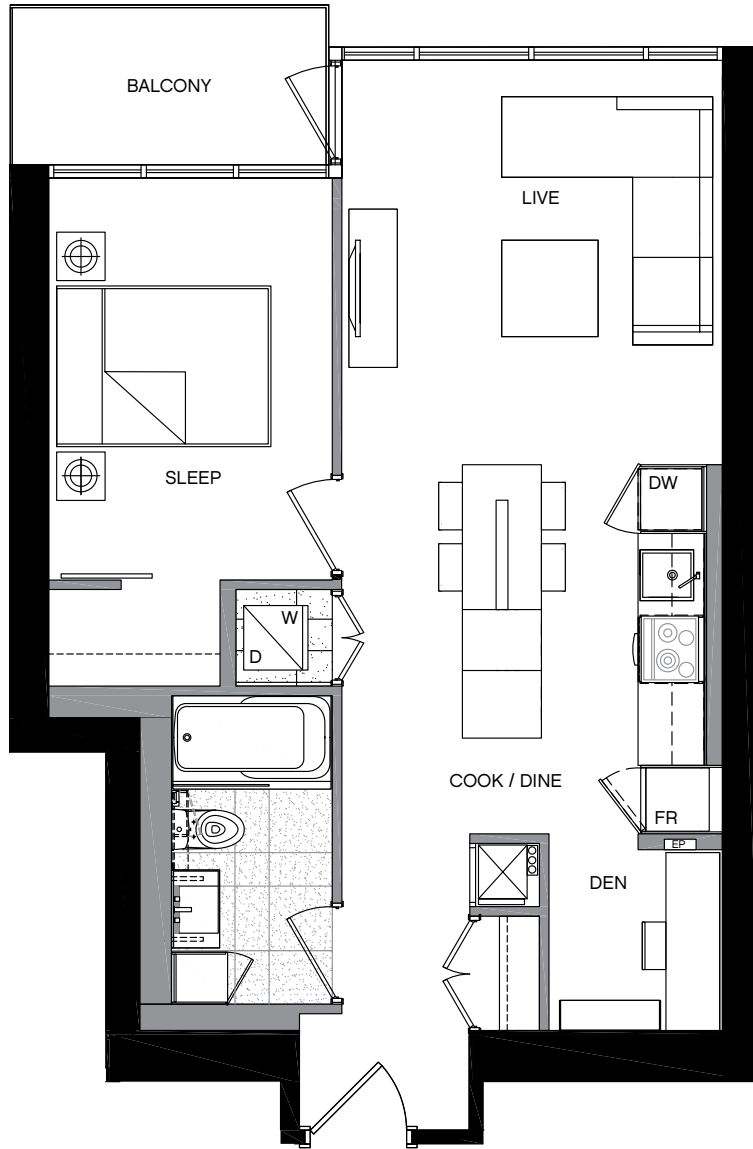

ONE BEDROOM + DEN // 660 SQ.FT.

IX

SIZES & SPECIFICATIONS SUBJECT TO CHANGE WITHOUT NOTICE. E. & O. E. DRAWING NOT TO SCALE.